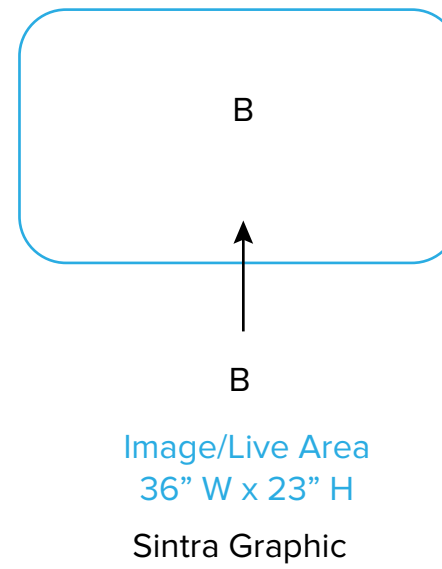

Graphic Template
10x10 Inline Exhibit
Pillowcase Graphic, Sintra Graphic,
SEG Graphic

NOTE: All Raster Art (jpg, tiff,psd, png, etc.) must be at least 100 dpi at print size.

Graphic Template
Reception Counter
Sintra Graphics

1/4" of graphic perimeter is hidden by extrusion

NOTE: All Raster Art (jpg, tiff,psd, png, etc.) must be at least 100 dpi at print size.