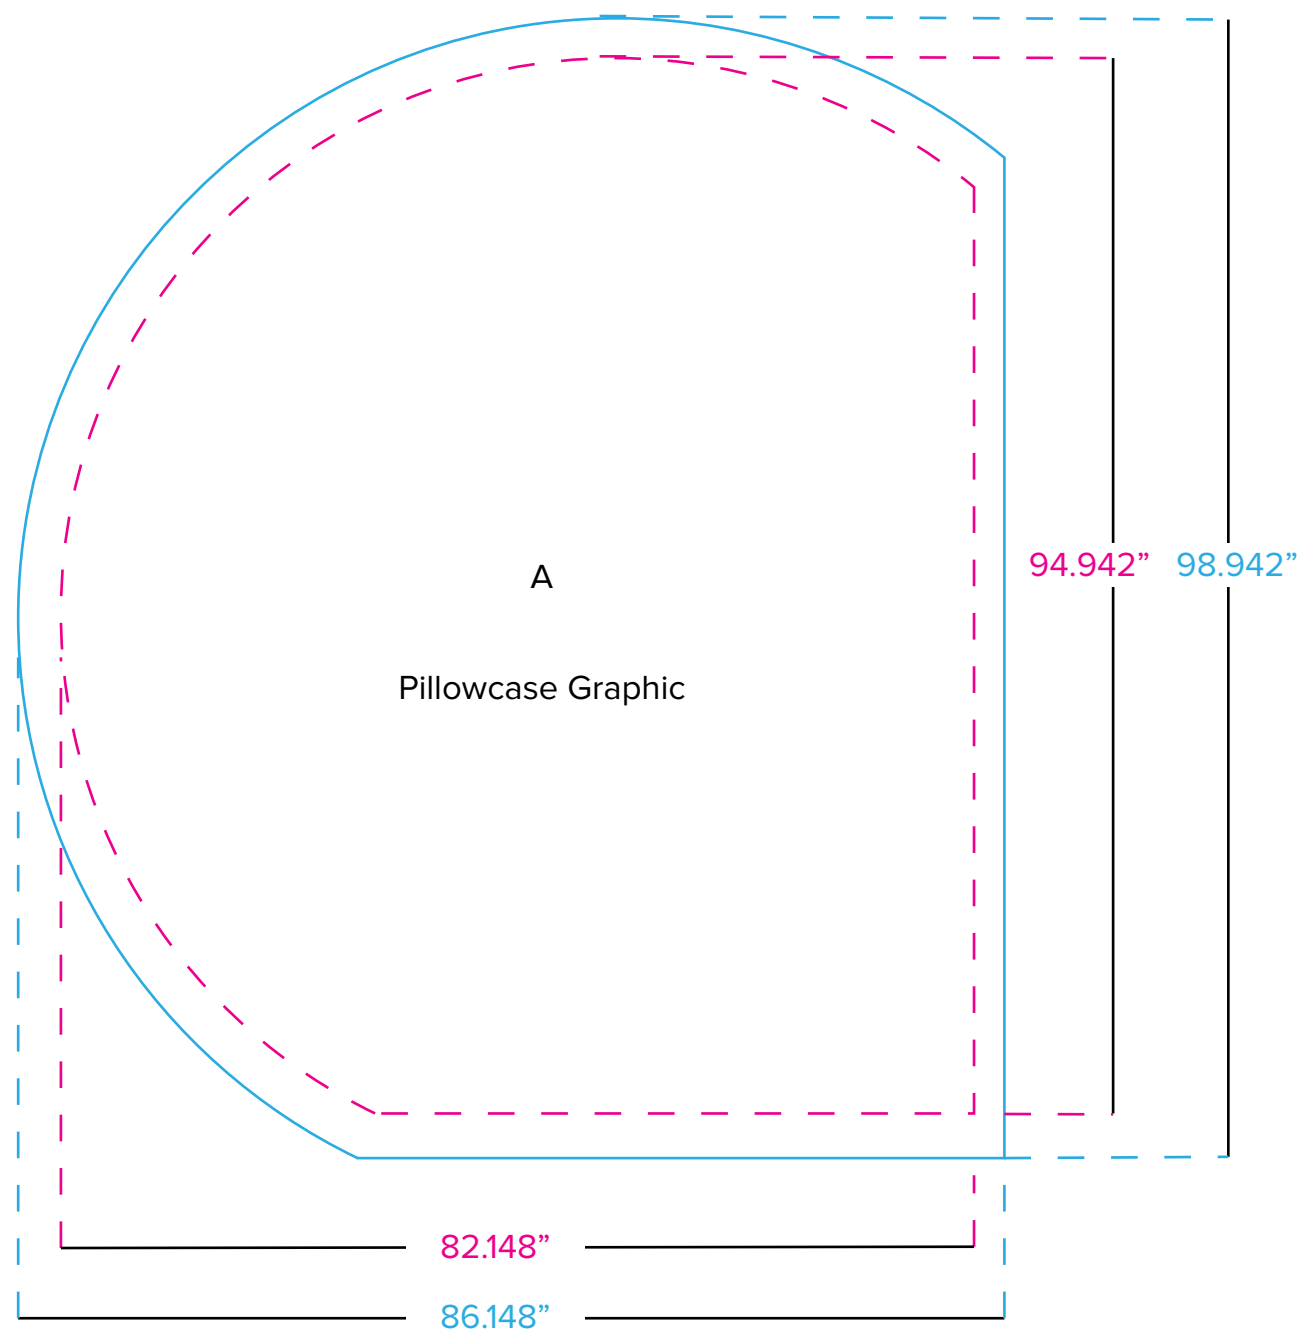

Graphic Template
10x10 Inline Exhibit
Pillowcase Graphic, Sintra Graphic,
SEG Graphic

NOTE: All Raster Art (jpg, tiff,psd, png, etc.) must be at least 100 dpi at print size.

Graphic Template
Reception Counter
Sintra Graphics

1/4" of graphic perimeter is hidden by extrusion

NOTE: All Raster Art (jpg, tiff,psd, png, etc.) must be at least 100 dpi at print size.